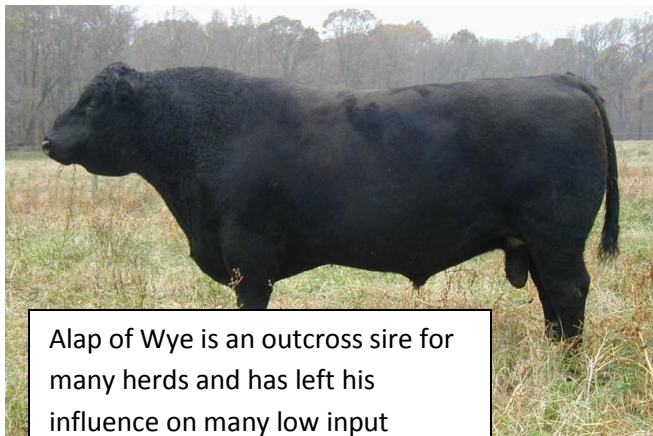

## Ridgewood Alap 208

Birth Date: 05/28/2012  
Birth Weight: 85 lbs.

[Reg: AAA #17584561](#)

Ridgewood Alap 208 is a young bull that has developed very well in an all grass environment that has thickness and style. The pictures above were taken on 9/15 after helping out with breeding season cleaning up cows and heifers.

Alap of Wye is an outcross sire for many herds and has left his influence on many low input ranches across the U.S. including Pharo Cattle Company, Cotton Angus, and Jauer Angus.

		Columbus of Wye	AAA 3512891
	Manning of Wye	AAA 6428926	
		Milady of Wye	AAA 3323312
Alap of Wye UMF 8329	AAA 13641146		
		Bear of Wye Umf 6591	AAA 11384275
	Alexina of Wye Umf 6968	AAA #11712753	
		Alexina of Wye Umf 6437	AAA 11216413
		G A R Predestined	AAA #13395344
	G A R Prediction	AAA +15283265	
		G A R Precision 191	AAA +14012860
Olson Prediction Blanche 938	AAA 16332982		
		G A R Predestined	AAA #13395344
		UM Destined Blanche 6038	AAA 15590091
		U M Mystique Blanche 469	AAA 12432682